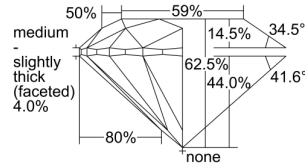

GIA®

FACSIMILE

GIA REPORT 1275569946

Verify this report at GIA.edu

GIA NATURAL DIAMOND DOSSIER®

December 06, 2017
GIA Report Number 1275569946
Shape and Cutting Style ..... Round Brilliant
Measurements ..... 5.65 - 5.68 x 3.54 mm

GRADING RESULTS

Carat Weight ..... 0.70 carat
Color Grade ..... D
Clarity Grade VS1
Cut Grade ..... Excellent

ADDITIONAL GRADING INFORMATION

Polish ..... Excellent
Symmetry ..... Excellent
Fluorescence ..... Strong Blue
Clarity Characteristics ..... Crystal, Cloud
Inscription(s): GIA 1275569946

PROPORTIONS

Profile to actual proportions

GRADING SCALES

GIA COLOR SCALE	GIA CLARITY SCALE	GIA CUT SCALE	
D	FLAWLESS	EXCELLENT	
E	INTERNALLY FLAWLESS		
F		VVS₁	VERY GOOD
G	VVS₂		
H	VS₁	GOOD	
I	VS₂		
J	SI₁	FAIR	
K	SI₂		
L	I₁	POOR	
M	I₂		
N	I₃		
O			
P			
Q			
R			
S			
T			
U			
V			
W			
X			
Y			
Z