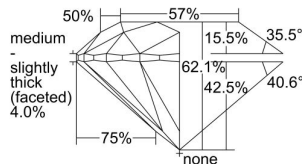

GIA®

FACSIMILE

GIA REPORT 1275885635

Verify this report at GIA.edu

GIA NATURAL DIAMOND DOSSIER®

January 17, 2018
GIA Report Number 1275885635
Shape and Cutting Style ..... Round Brilliant
Measurements ..... 5.93 - 5.97 x 3.70 mm

GRADING RESULTS

Carat Weight ..... 0.81 carat
Color Grade ..... D
Clarity Grade VS2
Cut Grade ..... Excellent

ADDITIONAL GRADING INFORMATION

Polish ..... Excellent
Symmetry ..... Excellent
Fluorescence ..... Strong Blue
Clarity Characteristics ..... Crystal
Inscription(s): GIA 1275885635

PROPORTIONS

Profile to actual proportions

GRADING SCALES

GIA COLOR SCALE	GIA CLARITY SCALE	GIA CUT SCALE	
D	FLAWLESS	EXCELLENT	
E	INTERNALLY FLAWLESS		
F		VVS₁	VERY GOOD
G	VVS₂		
H	VS₁	GOOD	
I	VS₂		
J	SI₁	FAIR	
K	SI₂		
L	I₁	POOR	
M	I₂		
N	I₃		
O			
P			
Q			
R			
S			
T			
U			
V			
W			
X			
Y			
Z