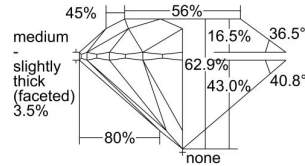

GIA®

FACSIMILE

GIA REPORT 1279904581

Verify this report at GIA.edu

GIA NATURAL DIAMOND DOSSIER®

January 22, 2018
GIA Report Number 1279904581
Shape and Cutting Style ..... Round Brilliant
Measurements ..... 5.90 - 5.93 x 3.72 mm

GRADING RESULTS

Carat Weight ..... 0.80 carat
Color Grade ..... D
Clarity Grade VS2
Cut Grade ..... Excellent

ADDITIONAL GRADING INFORMATION

Polish ..... Excellent
Symmetry ..... Excellent
Fluorescence ..... Strong Blue
Clarity Characteristics ..... Etch Channel
Inscription(s): GIA 1279904581

PROPORTIONS

Profile to actual proportions