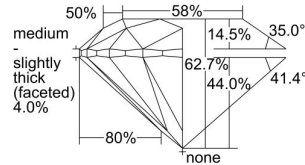

GIA®

FACSIMILE

GIA REPORT 1285547124

Verify this report at GIA.edu

GIA NATURAL DIAMOND DOSSIER®

March 24, 2018
GIA Report Number 1285547124
Shape and Cutting Style ..... Round Brilliant
Measurements ..... 5.60 - 5.68 x 3.54 mm

GRADING RESULTS

Carat Weight ..... 0.70 carat
Color Grade ..... D
Clarity Grade VS2
Cut Grade ..... Excellent

ADDITIONAL GRADING INFORMATION

Polish ..... Excellent
Symmetry ..... Very Good
Fluorescence ..... Very Strong Blue
Clarity Characteristics ..... Crystal
Inscription(s): GIA 1285547124

PROPORTIONS

Profile to actual proportions

GRADING SCALES

GIA COLOR SCALE	GIA CLARITY SCALE	GIA CUT SCALE	
D	FLAWLESS	EXCELLENT	
E	INTERNALLY FLAWLESS		
F		VVS₁	VERY GOOD
G	VVS₂		
H	VS₁	GOOD	
I	VS₂		
J	SI₁	FAIR	
K	SI₂		
L	I₁	POOR	
M	I₂		
N	I₃		
O			
P			
Q			
R			
S			
T			
U			
V			
W			
X			
Y			
Z