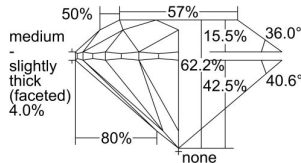

GIA®

FACSIMILE

GIA REPORT 1285659784

Verify this report at GIA.edu

GIA NATURAL DIAMOND DOSSIER®

April 09, 2018
GIA Report Number 1285659784
Shape and Cutting Style ..... Round Brilliant
Measurements ..... 6.11 - 6.16 x 3.82 mm

GRADING RESULTS

Carat Weight ..... 0.90 carat
Color Grade ..... D
Clarity Grade VS1
Cut Grade ..... Excellent

ADDITIONAL GRADING INFORMATION

Polish ..... Excellent
Symmetry ..... Excellent
Fluorescence ..... Strong Blue
Clarity Characteristics..... Crystal, Pinpoint, Indented Natural
Inscription(s): GIA 1285659784

PROPORTIONS

Profile to actual proportions