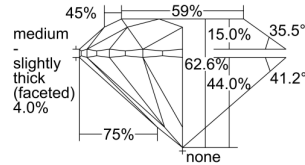

GIA®

FACSIMILE

GIA REPORT 1297298856

Verify this report at GIA.edu

GIA NATURAL DIAMOND DOSSIER®

May 31, 2018
GIA Report Number 1297298856
Shape and Cutting Style ..... Round Brilliant
Measurements ..... 5.60 - 5.66 x 3.52 mm

GRADING RESULTS

Carat Weight ..... 0.70 carat
Color Grade ..... E
Clarity Grade VVS2
Cut Grade ..... Excellent

ADDITIONAL GRADING INFORMATION

Polish ..... Excellent
Symmetry ..... Very Good
Fluorescence ..... Strong Blue
Clarity Characteristics..... Cloud, Needle, Pinpoint, Natural
Inscription(s): GIA 1297298856

PROPORTIONS

Profile to actual proportions

GRADING SCALES

GIA COLOR SCALE	GIA CLARITY SCALE	GIA CUT SCALE	
D	FLAWLESS	EXCELLENT	
E	INTERNALLY FLAWLESS		
F		VVS₁	VERY GOOD
G	VVS₂		
H	VS₁	GOOD	
I	VS₂		
J	SI₁	FAIR	
K	SI₂		
L	I₁	POOR	
M	I₂		
N	I₃		
O			
P			
Q			
R			
S			
T			
U			
V			
W			
X			
Y			
Z