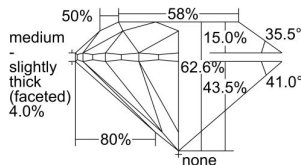

GIA®

FACSIMILE

GIA REPORT 2266832631

Verify this report at gia.edu

GIA DIAMOND DOSSIER®

September 01, 2017
GIA Report Number 2266832631
Shape and Cutting Style ..... Round Brilliant
Measurements ..... 5.62 - 5.66 x 3.53 mm

GRADING RESULTS

Carat Weight ..... 0.70 carat
Color Grade ..... E
Clarity Grade VS1
Cut Grade ..... Excellent

ADDITIONAL GRADING INFORMATION

Polish ..... Excellent
Symmetry ..... Excellent
Fluorescence ..... Strong Blue
Clarity Characteristics ..... Crystal, Cloud, Pinpoint
Inscription(s): GIA 2266832631

PROPORTIONS

Profile to actual proportions

GRADING SCALES

GIA COLOR SCALE	GIA CLARITY SCALE	GIA CUT SCALE	
D	FLAWLESS	EXCELLENT	
E	INTERNALLY FLAWLESS		
F		VVS₁	VERY GOOD
G	VVS₂		
H	VS₁	GOOD	
I	VS₂		
J	SI₁	FAIR	
K	SI₂		
L	I₁	POOR	
M	I₂		
N	I₃		
O			
P			
Q			
R			
S			
T			
U			
V			
W			
X			
Y			
Z