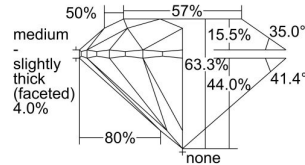

GIA®

FACSIMILE

GIA REPORT 2286557585

Verify this report at GIA.edu

GIA NATURAL DIAMOND DOSSIER®

March 27, 2018
GIA Report Number 2286557585
Shape and Cutting Style ..... Round Brilliant
Measurements ..... 5.60 - 5.67 x 3.57 mm

GRADING RESULTS

Carat Weight ..... 0.70 carat
Color Grade ..... G
Clarity Grade VVS2
Cut Grade ..... Excellent

ADDITIONAL GRADING INFORMATION

Polish ..... Excellent
Symmetry ..... Very Good
Fluorescence ..... Strong Blue
Clarity Characteristics..... Pinpoint, Indented Natural
Inscription(s): GIA 2286557585

PROPORTIONS

Profile to actual proportions

GRADING SCALES

GIA COLOR SCALE	GIA CLARITY SCALE	GIA CUT SCALE	
D	FLAWLESS	EXCELLENT	
E	INTERNALLY FLAWLESS		
F		VVS₁	VERY GOOD
G	VVS₂		
H	VS₁	GOOD	
I	VS₂		
J	SI₁	FAIR	
K	SI₂		
L	I₁	POOR	
M	I₂		
N	I₃		
O			
P			
Q			
R			
S			
T			
U			
V			
W			
X			
Y			
Z