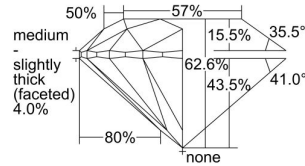

GIA®

FACSIMILE

GIA REPORT 2286932684

Verify this report at GIA.edu

GIA NATURAL DIAMOND DOSSIER®

April 27, 2018
GIA Report Number 2286932684
Shape and Cutting Style ..... Round Brilliant
Measurements ..... 5.91 - 5.95 x 3.71 mm

GRADING RESULTS

Carat Weight ..... 0.81 carat
Color Grade ..... D
Clarity Grade VS2
Cut Grade ..... Excellent

ADDITIONAL GRADING INFORMATION

Polish ..... Excellent
Symmetry ..... Excellent
Fluorescence ..... Strong Blue
Clarity Characteristics ..... Crystal, Cloud, Needle
Inscription(s): GIA 2286932684

PROPORTIONS

Profile to actual proportions