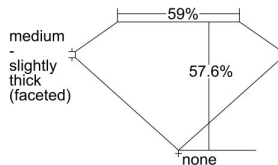

GIA®

FACSIMILE

GIA REPORT 2297228636

Verify this report at GIA.edu

GIA NATURAL DIAMOND DOSSIER®

May 31, 2018
GIA Report Number 2297228636
Shape and Cutting Style ..... Heart Brilliant
Measurements ..... 6.06 x 6.85 x 3.95 mm

GRADING RESULTS

Carat Weight ..... 0.90 carat
Color Grade ..... E
Clarity Grade SI2

ADDITIONAL GRADING INFORMATION

Polish ..... Excellent
Symmetry ..... Very Good
Fluorescence ..... Strong Blue
Clarity Characteristics ..... Crystal
Inspection(s): GIA 2297228636

PROPORTIONS

Profile not to actual proportions

GRADING SCALES

GIA COLOR SCALE		GIA CLARITY SCALE			
COLORLESS	D	VERY VERY SLIGHTLY INCLUDED	FLAWLESS		
	E		INTERNALLY FLAWLESS		
	F	VERY SLIGHTLY INCLUDED	VVS₁		
	G		VVS₂		
	H		VS₁		
	NEAR COLORLESS	I	SLIGHTLY INCLUDED	VS₂	
		J		SI₁	
		FAINT	K	INCLUDED	SI₂
			L		I₁
			M		I₂
VERT LIGHT	N	INCLUDED	I₃		
	O				
	P				
	Q				
	R				
LIGHT	S				
	T				
	U				
	V				
	W				
	X				
Y					
Z