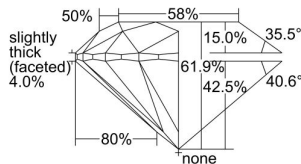

GIA®

FACSIMILE

GIA REPORT 3275829282

Verify this report at GIA.edu

GIA NATURAL DIAMOND DOSSIER®

January 12, 2018
GIA Report Number 3275829282
Shape and Cutting Style ..... Round Brilliant
Measurements ..... 5.91 - 5.95 x 3.67 mm

GRADING RESULTS

Carat Weight ..... 0.80 carat
Color Grade ..... D
Clarity Grade VS1
Cut Grade ..... Excellent

ADDITIONAL GRADING INFORMATION

Polish ..... Excellent
Symmetry ..... Excellent
Fluorescence ..... Strong Blue
Clarity Characteristics ..... Crystal, Cloud
Inscription(s): GIA 3275829282

PROPORTIONS

Profile to actual proportions

GRADING SCALES

GIA COLOR SCALE	GIA CLARITY SCALE	GIA CUT SCALE	
D	FLAWLESS	EXCELLENT	
E	INTERNALLY FLAWLESS		
F		VVS₁	VERY GOOD
G	VVS₂		
H	VS₁	GOOD	
I	VS₂		
J	SI₁	FAIR	
K	SI₂		
L	I₁	POOR	
M			
N			
O	I₂		
P			
Q			
R	I₃		
S			
T			
U			
V			
W			
X			
Y			
Z