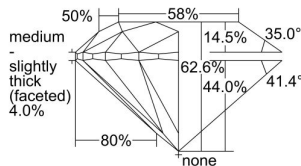

GIA®

FACSIMILE

GIA REPORT 3285753438

Verify this report at GIA.edu

GIA NATURAL DIAMOND DOSSIER®

April 14, 2018
GIA Report Number 3285753438
Shape and Cutting Style ..... Round Brilliant
Measurements ..... 5.90 - 5.94 x 3.70 mm

GRADING RESULTS

Carat Weight ..... 0.80 carat
Color Grade ..... D
Clarity Grade VS1
Cut Grade ..... Excellent

ADDITIONAL GRADING INFORMATION

Polish ..... Excellent
Symmetry ..... Excellent
Fluorescence ..... Strong Blue
Clarity Characteristics..... Crystal, Needle, Pinpoint, Indented
Natural

Inscription(s): GIA 3285753438

PROPORTIONS

Profile to actual proportions

GRADING SCALES

GIA COLOR SCALE

COLORED	D
	E
	F
	G
	H
	I
	J
NEAR COLORLESS	K
	L
	M
	N
	O
	P
	Q
	R
	S
	T
	U
	V
	W
	X
	Y
	Z

GIA CLARITY SCALE

FLAWLESS	INTERNAL FLAWLESS	
		FLAWLESS
VERY VERY SLIGHTLY INCLUDED	VVS₁	
	VVS₂	
VERY SLIGHTLY INCLUDED	VS₁	
	VS₂	
SLIGHTLY INCLUDED	SI₁	
	SI₂	
INCLUDED	I₁	
	I₂	
	I₃	

GIA CUT SCALE

EXCELLENT
VERY GOOD
GOOD
FAIR
POOR