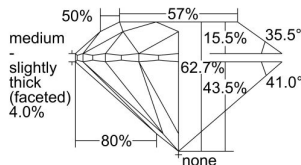

GIA®

FACSIMILE

GIA REPORT 3285860386

Verify this report at GIA.edu

GIA NATURAL DIAMOND DOSSIER®

April 21, 2018
GIA Report Number **3285860386**
Shape and Cutting Style ..... **Round Brilliant**
Measurements ..... **5.89 - 5.93 x 3.71 mm**

GRADING RESULTS

Carat Weight ..... **0.80 carat**
Color Grade ..... **G**
Clarity Grade **VS1**
Cut Grade ..... **Excellent**

ADDITIONAL GRADING INFORMATION

Polish ..... **Excellent**
Symmetry ..... **Excellent**
Fluorescence ..... **Strong Blue**
Clarity Characteristics..... **Crystal, Feather, Pinpoint**
Inscription(s): **GIA 3285860386**

PROPORTIONS

Profile to actual proportions