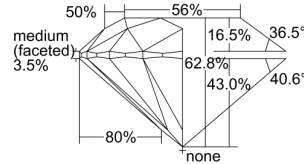

GIA®

FACSIMILE

GIA REPORT 5283682876

Verify this report at GIA.edu

GIA NATURAL DIAMOND DOSSIER®

April 06, 2018
GIA Report Number 5283682876
Shape and Cutting Style ..... Round Brilliant
Measurements ..... 5.63 - 5.67 x 3.55 mm

GRADING RESULTS

Carat Weight ..... 0.70 carat
Color Grade ..... D
Clarity Grade VVS1
Cut Grade ..... Excellent

ADDITIONAL GRADING INFORMATION

Polish ..... Excellent
Symmetry ..... Excellent
Fluorescence ..... Strong Blue
Clarity Characteristics ..... Pinpoint, Feather
Inscription(s): GIA 5283682876

PROPORTIONS

Profile to actual proportions

GRADING SCALES

GIA COLOR SCALE	GIA CLARITY SCALE	GIA CUT SCALE	
D	FLAWLESS	EXCELLENT	
E	INTERNALLY FLAWLESS		
F		VVS₁	VERY GOOD
G	VVS₂		
H	VS₁	GOOD	
I	VS₂		
J	SI₁	FAIR	
K	SI₂		
L	I₁	POOR	
M			
N			
O	I₂		
P			
Q	I₃		
R			
S			
T			
U			
V			
W			
X			
Y			
Z