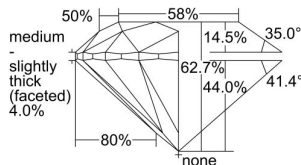

GIA®

FACSIMILE

GIA REPORT 5283807251

Verify this report at GIA.edu

GIA NATURAL DIAMOND DOSSIER®

April 19, 2018
GIA Report Number 5283807251
Shape and Cutting Style ..... Round Brilliant
Measurements ..... 6.11 - 6.16 x 3.85 mm

GRADING RESULTS

Carat Weight ..... 0.90 carat
Color Grade ..... D
Clarity Grade VVS2
Cut Grade ..... Excellent

ADDITIONAL GRADING INFORMATION

Polish ..... Excellent
Symmetry ..... Excellent
Fluorescence ..... Strong Blue
Clarity Characteristics..... Pinpoint, Indented Natural
Inscription(s): GIA 5283807251

PROPORTIONS

Profile to actual proportions

GRADING SCALES

GIA COLOR SCALE	GIA CLARITY SCALE	GIA CUT SCALE	
D	FLAWLESS	EXCELLENT	
E	INTERNALLY FLAWLESS		
F		VVS₁	VERY GOOD
G	VVS₂		
H	VS₁	GOOD	
I	VS₂		
J	SI₁	FAIR	
K	SI₂		
L	I₁	POOR	
M	I₂		
N	I₃		
O			
P			
Q			
R			
S			
T			
U			
V			
W			
X			
Y			
Z