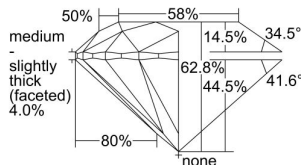

GIA®

FACSIMILE

GIA REPORT 5283972577

Verify this report at GIA.edu

GIA NATURAL DIAMOND DOSSIER®

May 05, 2018
GIA Report Number 5283972577
Shape and Cutting Style ..... Round Brilliant
Measurements ..... 6.13 - 6.18 x 3.87 mm

GRADING RESULTS

Carat Weight ..... 0.90 carat
Color Grade ..... E
Clarity Grade VVS1
Cut Grade ..... Excellent

ADDITIONAL GRADING INFORMATION

Polish ..... Excellent
Symmetry ..... Excellent
Fluorescence ..... Strong Blue
Clarity Characteristics ..... Pinpoint
Inscription(s): GIA 5283972577

PROPORTIONS

Profile to actual proportions

GRADING SCALES

GIA COLOR SCALE	GIA CLARITY SCALE	GIA CUT SCALE	
D	FLAWLESS	EXCELLENT	
E	INTERNALLY FLAWLESS		
F		VVS₁	VERY GOOD
G	VVS₂		
H	VS₁	GOOD	
I	VS₂		
J	SI₁	FAIR	
K	SI₂		
L	I₁	POOR	
M	I₂		
N	I₃		
O			
P			
Q			
R			
S			
T			
U			
V			
W			
X			
Y			
Z