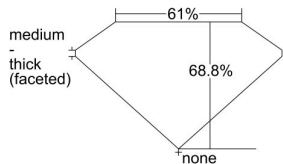

GIA®

FACSIMILE

GIA REPORT 5286671446

Verify this report at GIA.edu

GIA NATURAL DIAMOND DOSSIER®

April 17, 2018
GIA Report Number 5286671446
Shape and Cutting Style ..... Cushion Modified Brilliant
Measurements ..... 5.57 x 5.32 x 3.66 mm

GRADING RESULTS

Carat Weight ..... 0.90 carat
Color Grade ..... D
Clarity Grade VS1

ADDITIONAL GRADING INFORMATION

Polish ..... Excellent
Symmetry ..... Very Good
Fluorescence ..... Strong Blue
Clarity Characteristics ..... Crystal
Inscription(s): GIA 5286671446

PROPORTIONS

Profile not to actual proportions

GRADING SCALES

GIA COLOR SCALE		GIA CLARITY SCALE	
COLORLESS	D	VERY VERY SLIGHTLY INCLUDED	FLAWLESS
	E		INTERNALLY FLAWLESS
	F		VVS₁
	G		VVS₂
	H		VS₁
	I		VS₂
	J		SI₁
	K		SI₂
	L		I₁
	M		I₂
NEAR COLORLESS	N	SLIGHTLY INCLUDED	I₃
	O		
	P		
	Q		
FAINT	R		
	S		
	T		
	U		
VERY LIGHT	V		
	W		
	X		
	Y		
LIGHT	Z