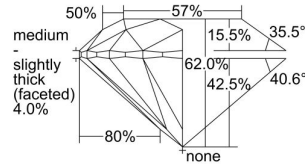

GIA®

FACSIMILE

GIA REPORT 5286682943

Verify this report at GIA.edu

GIA NATURAL DIAMOND DOSSIER®

April 06, 2018
GIA Report Number 5286682943
Shape and Cutting Style ..... Round Brilliant
Measurements ..... 5.65 - 5.68 x 3.52 mm

GRADING RESULTS

Carat Weight ..... 0.70 carat
Color Grade I
Clarity Grade VS1
Cut Grade ..... Excellent

ADDITIONAL GRADING INFORMATION

Polish ..... Excellent
Symmetry ..... Excellent
Fluorescence ..... Strong Blue
Clarity Characteristics ..... Crystal, Pinpoint
Inscription(s): GIA 5286682943

PROPORTIONS

Profile to actual proportions

GRADING SCALES

GIA COLOR SCALE	GIA CLARITY SCALE	GIA CUT SCALE	
D	FLAWLESS	EXCELLENT	
E	INTERNALLY FLAWLESS		
F		VVS₁	VERY GOOD
G	VVS₂		
H	VS₁	GOOD	
I	VS₂		
J	SI₁	FAIR	
K	SI₂		
L	I₁	POOR	
M	I₂		
N	I₃		
O			
P			
Q			
R			
S			
T			
U			
V			
W			
X			
Y			
Z