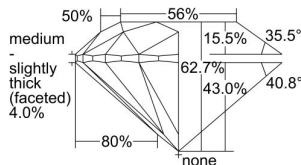

GIA®

FACSIMILE

GIA REPORT 5293344493

Verify this report at GIA.edu

GIA NATURAL DIAMOND DOSSIER®

June 06, 2018
GIA Report Number 5293344493
Shape and Cutting Style ..... Round Brilliant
Measurements ..... 5.90 - 5.94 x 3.72 mm

GRADING RESULTS

Carat Weight ..... 0.81 carat
Color Grade ..... D
Clarity Grade SI2
Cut Grade ..... Excellent

ADDITIONAL GRADING INFORMATION

Polish ..... Excellent
Symmetry ..... Excellent
Fluorescence ..... Strong Blue
Clarity Characteristics ..... Crystal, Cloud
Inscription(s): GIA 5293344493

PROPORTIONS

Profile to actual proportions

GRADING SCALES

GIA COLOR SCALE

COLORESS	D
	E
	F
	G
	H
	I
	J
NEAR COLORESS	K
	L
Faint	M
	N
	O
	P
	Q
	R
	S
	T
	U
	V
	W
	X
	Y
Light	Z

GIA CLARITY SCALE

FLAWLESS	VERY VERY SLIGHTLY INCLUDED	VVS₁	VVS₂	VS₁	VS₂	SI₁	SI₂	I₁	I₂	I₃	
											INTERNALLY FLAWLESS

GIA CUT SCALE

EXCELLENT
VERY GOOD
GOOD
FAIR
POOR