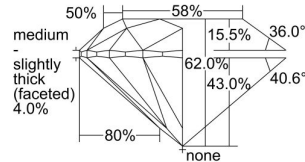

GIA®

FACSIMILE

GIA REPORT 6282722202

Verify this report at GIA.edu

GIA NATURAL DIAMOND DOSSIER®

April 14, 2018
GIA Report Number **6282722202**
Shape and Cutting Style ..... **Round Brilliant**
Measurements ..... **5.64 - 5.68 x 3.51 mm**

GRADING RESULTS

Carat Weight ..... **0.70 carat**
Color Grade ..... **D**
Clarity Grade **VVS1**
Cut Grade ..... **Excellent**

ADDITIONAL GRADING INFORMATION

Polish ..... **Excellent**
Symmetry ..... **Very Good**
Fluorescence ..... **Strong Blue**
Clarity Characteristics ..... **Pinpoint**
Inscription(s): **GIA 6282722202**

PROPORTIONS

Profile to actual proportions

GRADING SCALES

GIA COLOR SCALE	GIA CLARITY SCALE	GIA CUT SCALE
COLORESS	FLAWLESS	EXCELLENT
D	FLAWLESS	
E	FLAWLESS	VERY GOOD
F	FLAWLESS	
G	FLAWLESS	
H	FLAWLESS	
I	VVS₁	GOOD
J	VVS₂	
K	VS₁	FAIR
L	VS₂	
M	SI₁	POOR
N	SI₂	
O	I₁	
P	I₂	
Q	I₃	
R		
S		
T		
U		
V		
W		
X		
Y		
Z