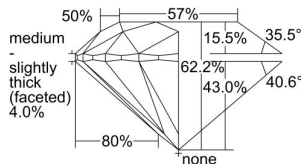

GIA®

FACSIMILE

GIA REPORT 6282749316

Verify this report at GIA.edu

GIA NATURAL DIAMOND DOSSIER®

April 13, 2018
GIA Report Number **6282749316**
Shape and Cutting Style ..... **Round Brilliant**
Measurements ..... **5.64 - 5.69 x 3.53 mm**

GRADING RESULTS

Carat Weight ..... **0.70 carat**
Color Grade ..... **D**
Clarity Grade **VS1**
Cut Grade ..... **Excellent**

ADDITIONAL GRADING INFORMATION

Polish ..... **Excellent**
Symmetry ..... **Excellent**
Fluorescence ..... **Very Strong Blue**
Clarity Characteristics ..... **Crystal**
Inscription(s): **GIA 6282749316**

PROPORTIONS

Profile to actual proportions

GRADING SCALES

GIA COLOR SCALE	GIA CLARITY SCALE	GIA CUT SCALE	
D	FLAWLESS	EXCELLENT	
E	INTERNALLY FLAWLESS		
F		VVS₁	VERY GOOD
G	VVS₂		
H	VS₁	GOOD	
I	VS₂		
J	SI₁	FAIR	
K	SI₂		
L	I₁	POOR	
M	I₂		
N	I₃		
O			
P			
Q			
R			
S			
T			
U			
V			
W			
X			
Y			
Z