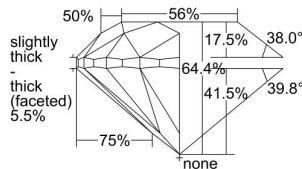

GIA®

FACSIMILE

GIA REPORT 6291211440

Verify this report at GIA.edu

GIA NATURAL DIAMOND DOSSIER®

May 24, 2018
GIA Report Number 6291211440
Shape and Cutting Style ..... Round Brilliant
Measurements ..... 5.96 - 6.04 x 3.86 mm

GRADING RESULTS

Carat Weight ..... 0.90 carat
Color Grade I
Clarity Grade VS1
Cut Grade ..... Very Good

ADDITIONAL GRADING INFORMATION

Polish ..... Excellent
Symmetry ..... Very Good
Fluorescence ..... Very Strong Blue
Clarity Characteristics..... Cloud, Crystal, Needle, Pinpoint
Inscription(s): GIA 6291211440

PROPORTIONS

Profile to actual proportions

GRADING SCALES

GIA COLOR SCALE

COLOURLESS	D
	E
	F
	G
	H
	I
	J
NEAR COLOURLESS	K
	L
Faint	M
	N
	O
	P
	Q
	R
	S
	T
	U
	V
	W
	X
	Y
Light	Z

GIA CLARITY SCALE

VERY VERY SLIGHTLY INCLUDED	FLAWLESS
	INTERNALLY FLAWLESS
VERY SLIGHTLY INCLUDED	VVS₁
	VVS₂
SLIGHTLY INCLUDED	VS₁
	VS₂
INCLUDED	SI₁
	SI₂
INCLUDED	I₁
	I₂
	I₃

GIA CUT SCALE

EXCELLENT
VERY GOOD
GOOD
FAIR
POOR