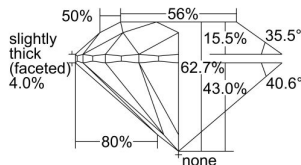

GIA®

FACSIMILE

GIA REPORT 6292341499

Verify this report at GIA.edu

GIA NATURAL DIAMOND DOSSIER®

June 07, 2018
GIA Report Number **6292341499**
Shape and Cutting Style ..... **Round Brilliant**
Measurements ..... **6.13 - 6.17 x 3.85 mm**

GRADING RESULTS

Carat Weight ..... **0.91 carat**
Color Grade ..... **L**
Clarity Grade **VVS2**
Cut Grade ..... **Excellent**

ADDITIONAL GRADING INFORMATION

Polish ..... **Excellent**
Symmetry ..... **Excellent**
Fluorescence ..... **Strong Blue**
Clarity Characteristics ..... **Pinpoint**
Inscription(s): **GIA 6292341499**

PROPORTIONS

Profile to actual proportions

GRADING SCALES

GIA COLOR SCALE

COLORESS	D
	E
	F
	G
	H
	I
	J
NEAR COLORESS	K
	L
Faint	M
	N
	O
	P
VERY LIGHT	Q
	R
	S
	T
	U
	V
	W
	X
	Y
LIGHT	Z

GIA CLARITY SCALE

FLAWLESS	INTERNAL FLAWLESS	
		FLAWLESS
VERY VERY SLIGHTLY INCLUDED	VVS₁	
	VVS₂	
VERY SLIGHTLY INCLUDED	VS₁	
	VS₂	
SLIGHTLY INCLUDED	SI₁	
	SI₂	
INCLUDED	I₁	
	I₂	
	I₃	

GIA CUT SCALE

EXCELLENT	
	VERY GOOD
GOOD	
FAIR	
POOR