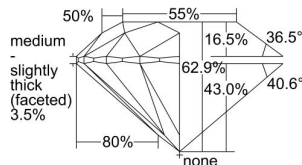

GIA®

FACSIMILE

GIA REPORT 7272109912

Verify this report at GIA.edu

GIA NATURAL DIAMOND DOSSIER®

October 03, 2017
GIA Report Number 7272109912
Shape and Cutting Style ..... Round Brilliant
Measurements ..... 5.65 - 5.68 x 3.57 mm

GRADING RESULTS

Carat Weight ..... 0.70 carat
Color Grade ..... D
Clarity Grade VS1
Cut Grade ..... Excellent

ADDITIONAL GRADING INFORMATION

Polish ..... Excellent
Symmetry ..... Excellent
Fluorescence ..... Strong Blue
Clarity Characteristics..... Crystal, Pinpoint, Cloud, Knot
Inscription(s): GIA 7272109912

PROPORTIONS

Profile to actual proportions

GRADING SCALES

GIA COLOR SCALE

COLORED	D
	E
	F
	G
	H
	I
	J
NEAR COLORLESS	K
	L
Faint	M
	N
	O
	P
Very Light	Q
	R
	S
	T
	U
	V
	W
	X
	Y
Light	Z

GIA CLARITY SCALE

VERY VERY SLIGHTLY INCLUDED	FLAWLESS
	INTERNALLY FLAWLESS
VERY SLIGHTLY INCLUDED	VVS₁
	VVS₂
SLIGHTLY INCLUDED	VS₁
	VS₂
INCLUDED	SI₁
	SI₂
INCLUDED	I₁
	I₂
	I₃

GIA CUT SCALE

EXCELLENT
VERY GOOD
GOOD
FAIR
POOR