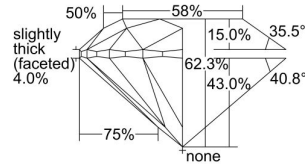

GIA®

FACSIMILE

GIA REPORT 7281852806

Verify this report at GIA.edu

GIA NATURAL DIAMOND DOSSIER®

May 09, 2018
GIA Report Number 7281852806
Shape and Cutting Style ..... Round Brilliant
Measurements ..... 5.64 - 5.67 x 3.52 mm

GRADING RESULTS

Carat Weight ..... 0.70 carat
Color Grade ..... E
Clarity Grade VVS2
Cut Grade ..... Excellent

ADDITIONAL GRADING INFORMATION

Polish ..... Excellent
Symmetry ..... Excellent
Fluorescence ..... Strong Blue
Clarity Characteristics ..... Cloud
Inscription(s): GIA 7281852806

PROPORTIONS

Profile to actual proportions

GRADING SCALES

GIA COLOR SCALE	GIA CLARITY SCALE	GIA CUT SCALE	
D	FLAWLESS	EXCELLENT	
E	INTERNALLY FLAWLESS		
F		VVS₁	VERY GOOD
G	VVS₂		
H	VS₁	GOOD	
I	VS₂		
J	SI₁	FAIR	
K	SI₂		
L	I₁	POOR	
M	I₂		
N	I₃		
O			
P			
Q			
R			
S			
T			
U			
V			
W			
X			
Y			
Z