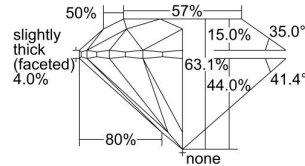

GIA®

FACSIMILE

GIA REPORT

7286632110

Verify this report at GIA.edu

GIA NATURAL DIAMOND DOSSIER®

April 03, 2018
GIA Report Number 7286632110
Shape and Cutting Style ..... Round Brilliant
Measurements ..... 5.63 - 5.66 x 3.56 mm

GRADING RESULTS

Carat Weight ..... 0.70 carat
Color Grade ..... G
Clarity Grade VS1
Cut Grade ..... Excellent

ADDITIONAL GRADING INFORMATION

Polish ..... Excellent
Symmetry ..... Excellent
Fluorescence ..... Strong Blue
Clarity Characteristics ..... Crystal, Needle, Pinpoint
Inscription(s): GIA 7286632110

PROPORTIONS

Profile to actual proportions