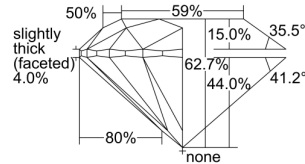

GIA®

FACSIMILE

GIA REPORT 7288659626

Verify this report at GIA.edu

GIA NATURAL DIAMOND DOSSIER®

April 06, 2018
GIA Report Number 7288659626
Shape and Cutting Style ..... Round Brilliant
Measurements ..... 5.61 - 5.66 x 3.53 mm

GRADING RESULTS

Carat Weight ..... 0.70 carat
Color Grade ..... D
Clarity Grade VVS2
Cut Grade ..... Excellent

ADDITIONAL GRADING INFORMATION

Polish ..... Excellent
Symmetry ..... Excellent
Fluorescence ..... Strong Blue
Clarity Characteristics ..... Pinpoint, Indented Natural
Inscription(s): GIA 7288659626

PROPORTIONS

Profile to actual proportions

GRADING SCALES

GIA COLOR SCALE	GIA CLARITY SCALE	GIA CUT SCALE	
D	FLAWLESS	EXCELLENT	
E	INTERNALLY FLAWLESS		
F		VVS₁	VERY GOOD
G	VVS₂		
H	VS₁	GOOD	
I	VS₂		
J	SI₁	FAIR	
K	SI₂		
L	I₁	POOR	
M	I₂		
N	I₃		
O			
P			
Q			
R			
S			
T			
U			
V			
W			
X			
Y			
Z