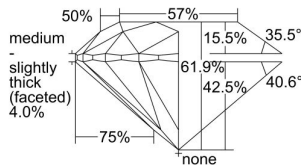

GIA®

FACSIMILE

GIA REPORT 7288897175

Verify this report at GIA.edu

GIA NATURAL DIAMOND DOSSIER®

April 25, 2018
GIA Report Number **7288897175**
Shape and Cutting Style ..... **Round Brilliant**
Measurements ..... **5.66 - 5.70 x 3.52 mm**

GRADING RESULTS

Carat Weight ..... **0.70 carat**
Color Grade ..... **E**
Clarity Grade **VS1**
Cut Grade ..... **Excellent**

ADDITIONAL GRADING INFORMATION

Polish ..... **Excellent**
Symmetry ..... **Excellent**
Fluorescence ..... **Strong Blue**
Clarity Characteristics ..... **Crystal**
Inscription(s): **GIA 7288897175**

PROPORTIONS

Profile to actual proportions

GRADING SCALES

GIA COLOR SCALE	GIA CLARITY SCALE	GIA CUT SCALE	
D	FLAWLESS	EXCELLENT	
E	INTERNALLY FLAWLESS		
F		VVS₁	VERY GOOD
G	VVS₂		
H	VS₁	GOOD	
I	VS₂		
J	SI₁	FAIR	
K	SI₂		
L	I₁	POOR	
M	I₂		
N	I₃		
O			
P			
Q			
R			
S			
T			
U			
V			
W			
X			
Y			
Z