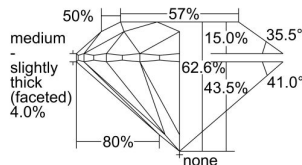

GIA®

FACSIMILE

GIA REPORT 7298116343

Verify this report at GIA.edu

GIA NATURAL DIAMOND DOSSIER®

May 19, 2018
GIA Report Number 7298116343
Shape and Cutting Style ..... Round Brilliant
Measurements ..... 5.65 - 5.68 x 3.55 mm

GRADING RESULTS

Carat Weight ..... 0.70 carat
Color Grade ..... E
Clarity Grade VS1
Cut Grade ..... Excellent

ADDITIONAL GRADING INFORMATION

Polish ..... Excellent
Symmetry ..... Excellent
Fluorescence ..... Strong Blue
Clarity Characteristics..... Crystal, Feather, Needle, Pinpoint
Inscription(s): GIA 7298116343

PROPORTIONS

Profile to actual proportions

GRADING SCALES

GIA COLOR SCALE	GIA CLARITY SCALE	GIA CUT SCALE	
D	FLAWLESS	EXCELLENT	
E	INTERNALLY FLAWLESS		
F		VVS₁	VERY GOOD
G	VVS₂		
H	VS₁	GOOD	
I	VS₂		
J	SI₁	FAIR	
K	SI₂		
L	I₁	POOR	
M	I₂		
N	I₃		
O			
P			
Q			
R			
S			
T			
U			
V			
W			
X			
Y			
Z