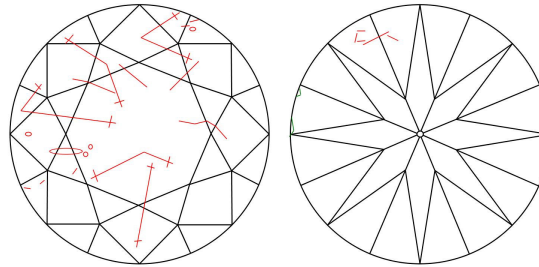

GIA NATURAL DIAMOND GRADING REPORT

 June 04, 2018
 GIA Report Number 7298314716
 Shape and Cutting Style Round Brilliant
 Measurements 6.47 - 6.52 x 4.05 mm

GRADING RESULTS

 Carat Weight 1.06 carat
 Color Grade D
 Clarity Grade SI2
 Cut Grade Excellent

PROPORTIONS

Profile to actual proportions

CLARITY CHARACTERISTICS

KEY TO SYMBOLS*

- Crystal △ Natural
- ↗ Twinning Wisp
- ~ Feather
- ⋈ Needle

* Red symbols denote internal characteristics (inclusions). Green or black symbols denote external characteristics (blemishes). Diagram is an approximate representation of the diamond, and symbols shown indicate type, position, and approximate size of clarity characteristics. All clarity characteristics may not be shown. Details of finish are not shown.