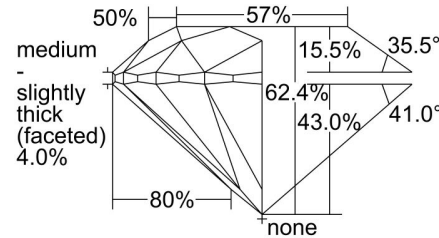

GIA NATURAL DIAMOND GRADING REPORT

 June 04, 2018
 GIA Report Number 7298314716
 Shape and Cutting Style Round Brilliant
 Measurements 6.47 - 6.52 x 4.05 mm

GRADING RESULTS

 Carat Weight 1.06 carat
 Color Grade D
 Clarity Grade SI2
 Cut Grade Excellent

PROPORTIONS

Profile to actual proportions

CLARITY CHARACTERISTICS

KEY TO SYMBOLS*

- Crystal △ Natural
- ↗ Twinning Wisp
- ~ Feather
- ⋈ Needle

* Red symbols denote internal characteristics (inclusions). Green or black symbols denote external characteristics (blemishes). Diagram is an approximate representation of the diamond, and symbols shown indicate type, position, and approximate size of clarity characteristics. All clarity characteristics may not be shown. Details of finish are not shown.